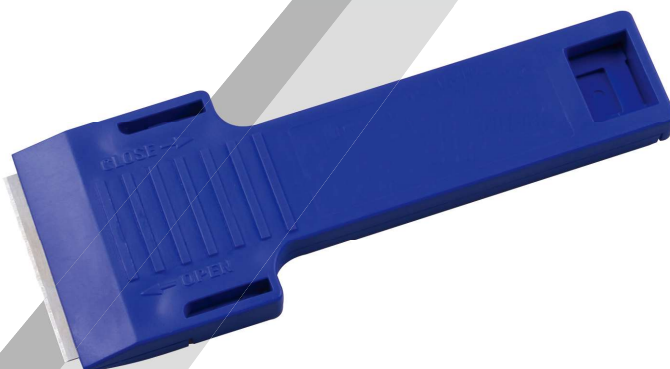

NF1620C

PLASTIC CLEAN SCRAPER