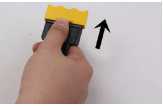

NF1610C

PLASTIC CLEAN SCRAPER

Cleaning glass ceramic hobs: use on the hob when cold after first wetting it with a cloth

Protection