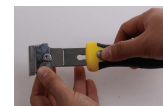

NFNF1631E

Press adjusting button to stretch or shorten