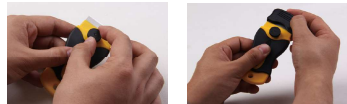

Tighten the screw

Close the cap
if not using