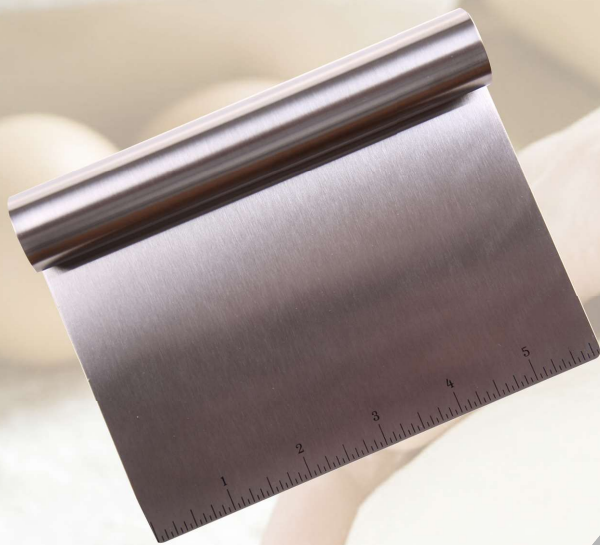

# NF5040C

MULTIPURPOSE SCRAPER/CHOPPER

Handy measuring guide and comfortable rolled handle  
 Ideal for chopping vegetables, herbs, garlic and nuts  
 Easily divide bread and pastry dough  
 Measures: 6"x4"