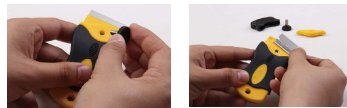

NF1620C

PLASTIC CLEAN SCRAPER

Unscrew the
screw

Changing blade